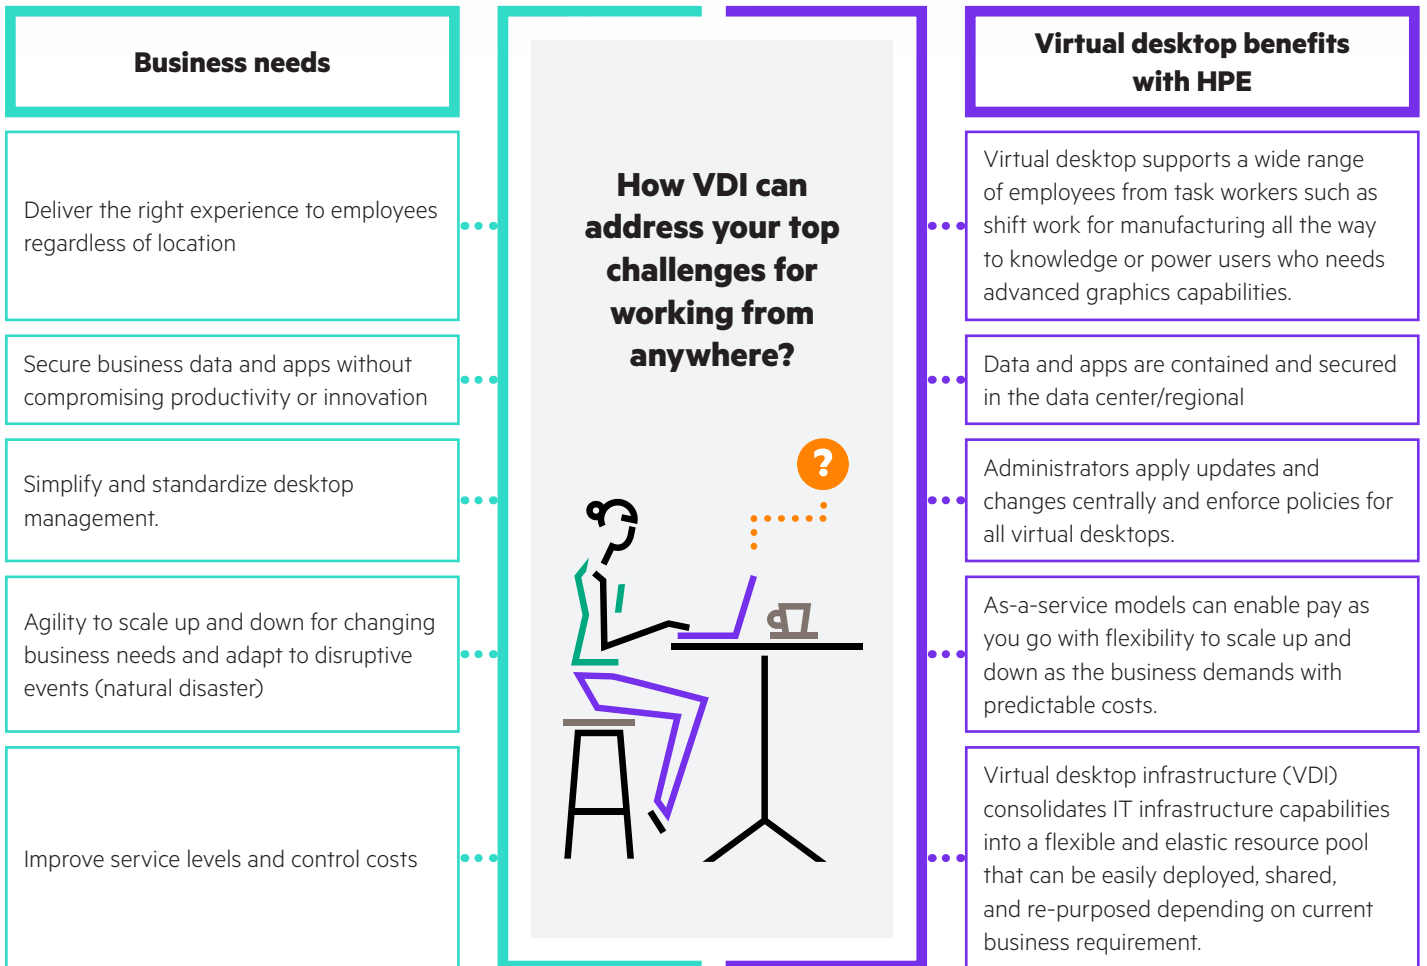

Accelerate and protect your business productivity with VDI from HPE

Hewlett Packard Enterprise is here to help enable the digital workspace with expertise, experience, technology, partnership, and the operating model that would fit best your requirements. Our broad portfolio of virtual desktop solutions are designed to match your security requirements, the use case, workload, scope, and deployment model. Our solutions based on Citrix Virtual Apps and Desktop, HP Anyware, and VMware Horizon® support a wide spectrum of architecture to align with your specific business needs.

Top reasons to choose HPE ProLiant Gen11

HPE ProLiant is engineered for a hybrid world to meet the needs of a modern and diverse workforce with an optimized experience for your employees while protecting the business with advantageous efficiencies spanning operational and performance economics.